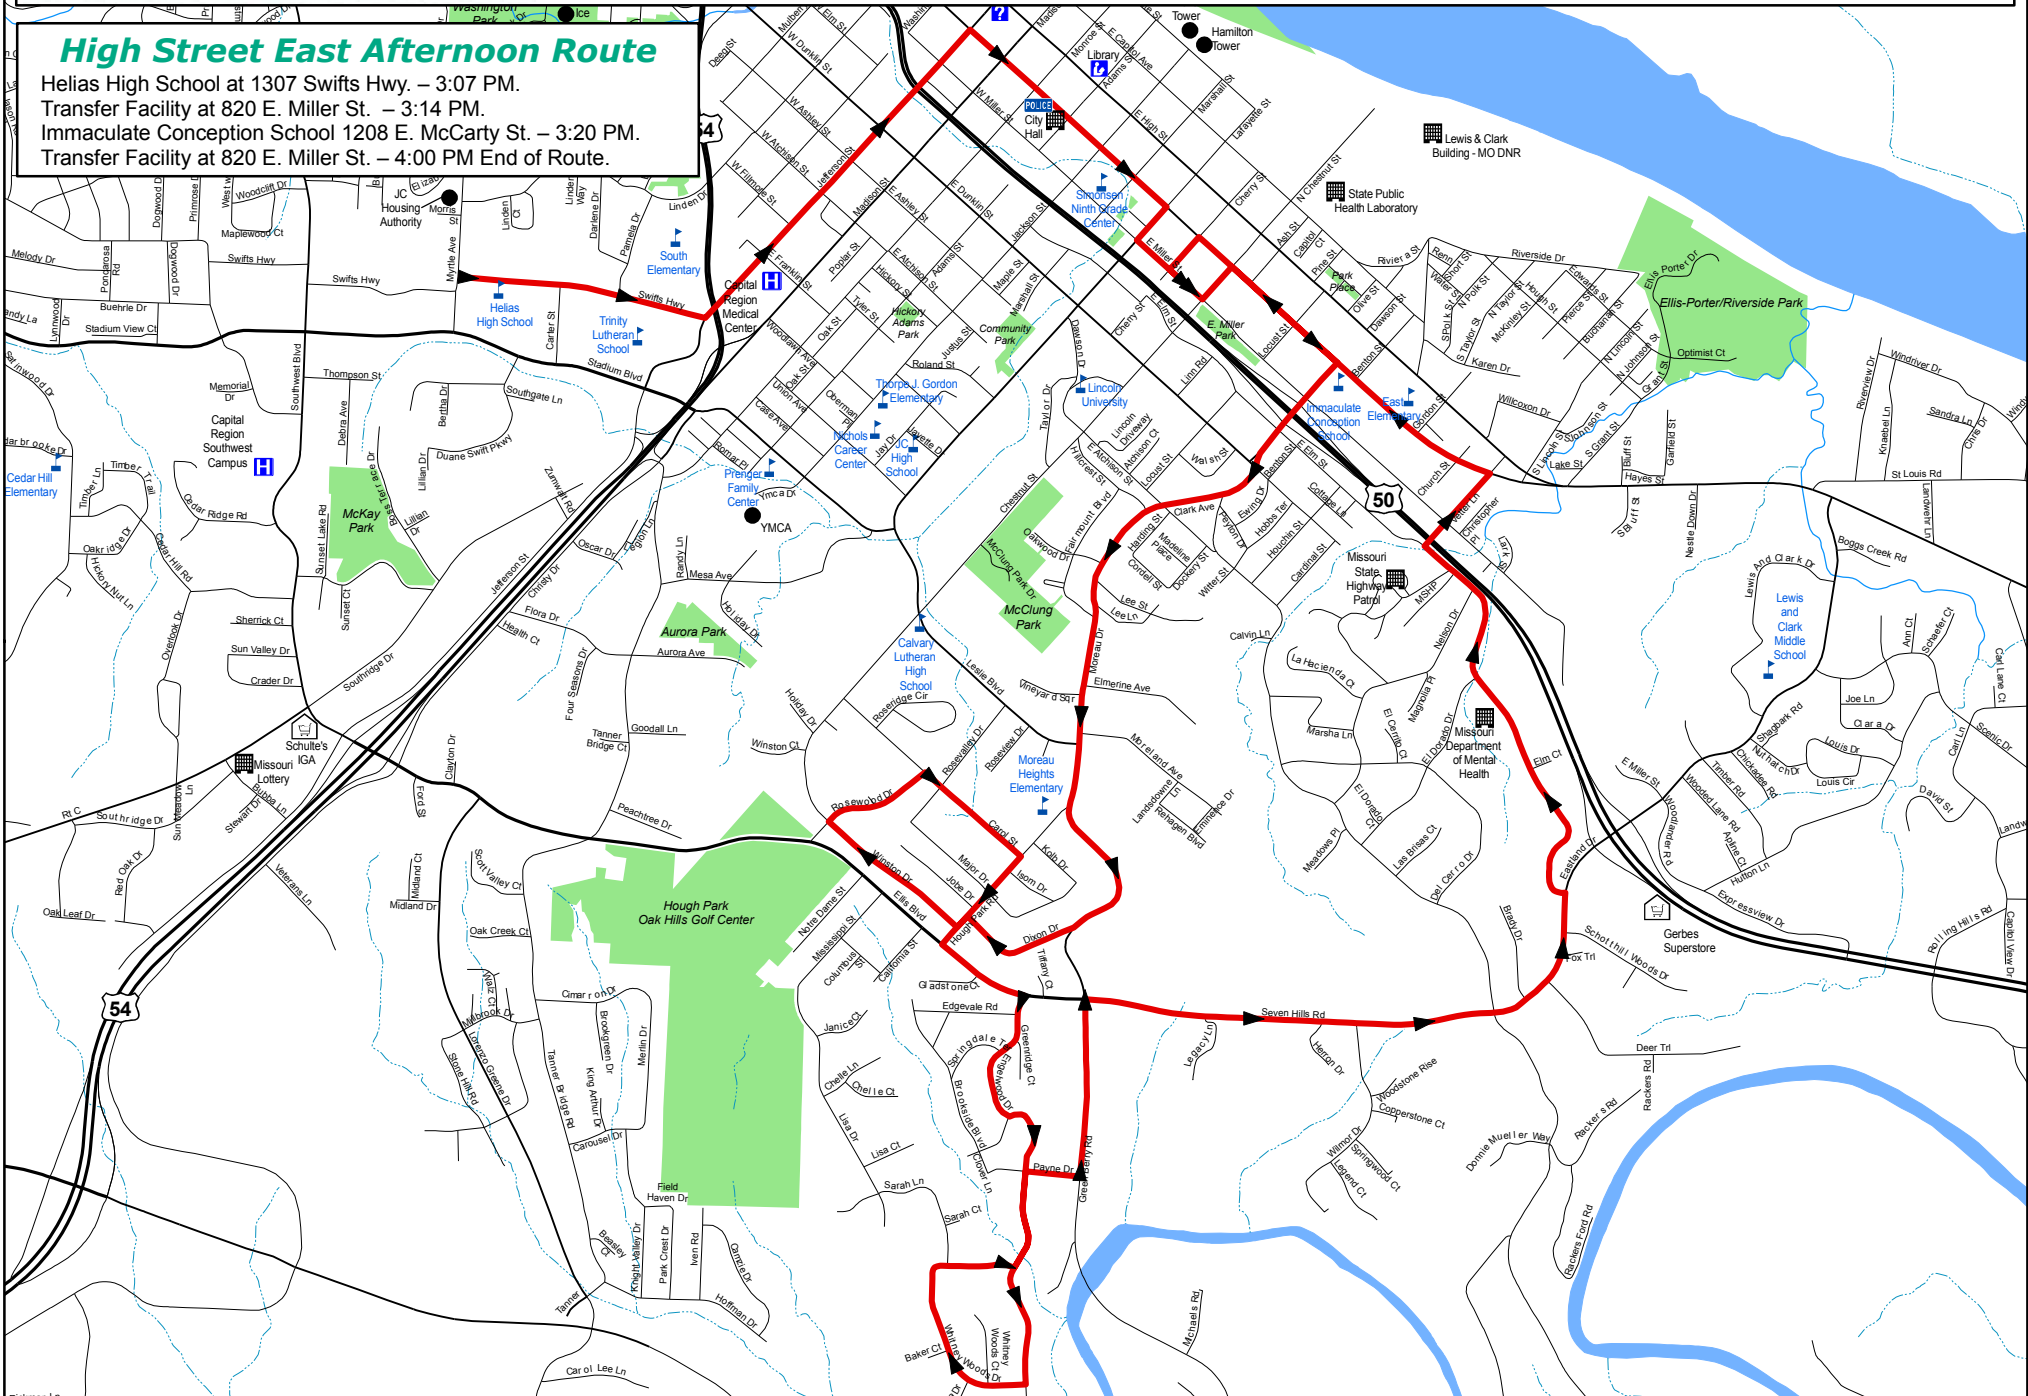

JEFFTRAN Tripper Route

Tripper Routes run during the school year (normally August through June). Tripper Routes are for any passengers, not just students.

High Street East Afternoon Route

Helias High School at 1307 Swifts Hwy. – 3:07 PM.
Transfer Facility at 820 E. Miller St. – 3:14 PM.
Immaculate Conception School 1208 E. McCarty St. – 3:20 PM.
Transfer Facility at 820 E. Miller St. – 4:00 PM End of Route.