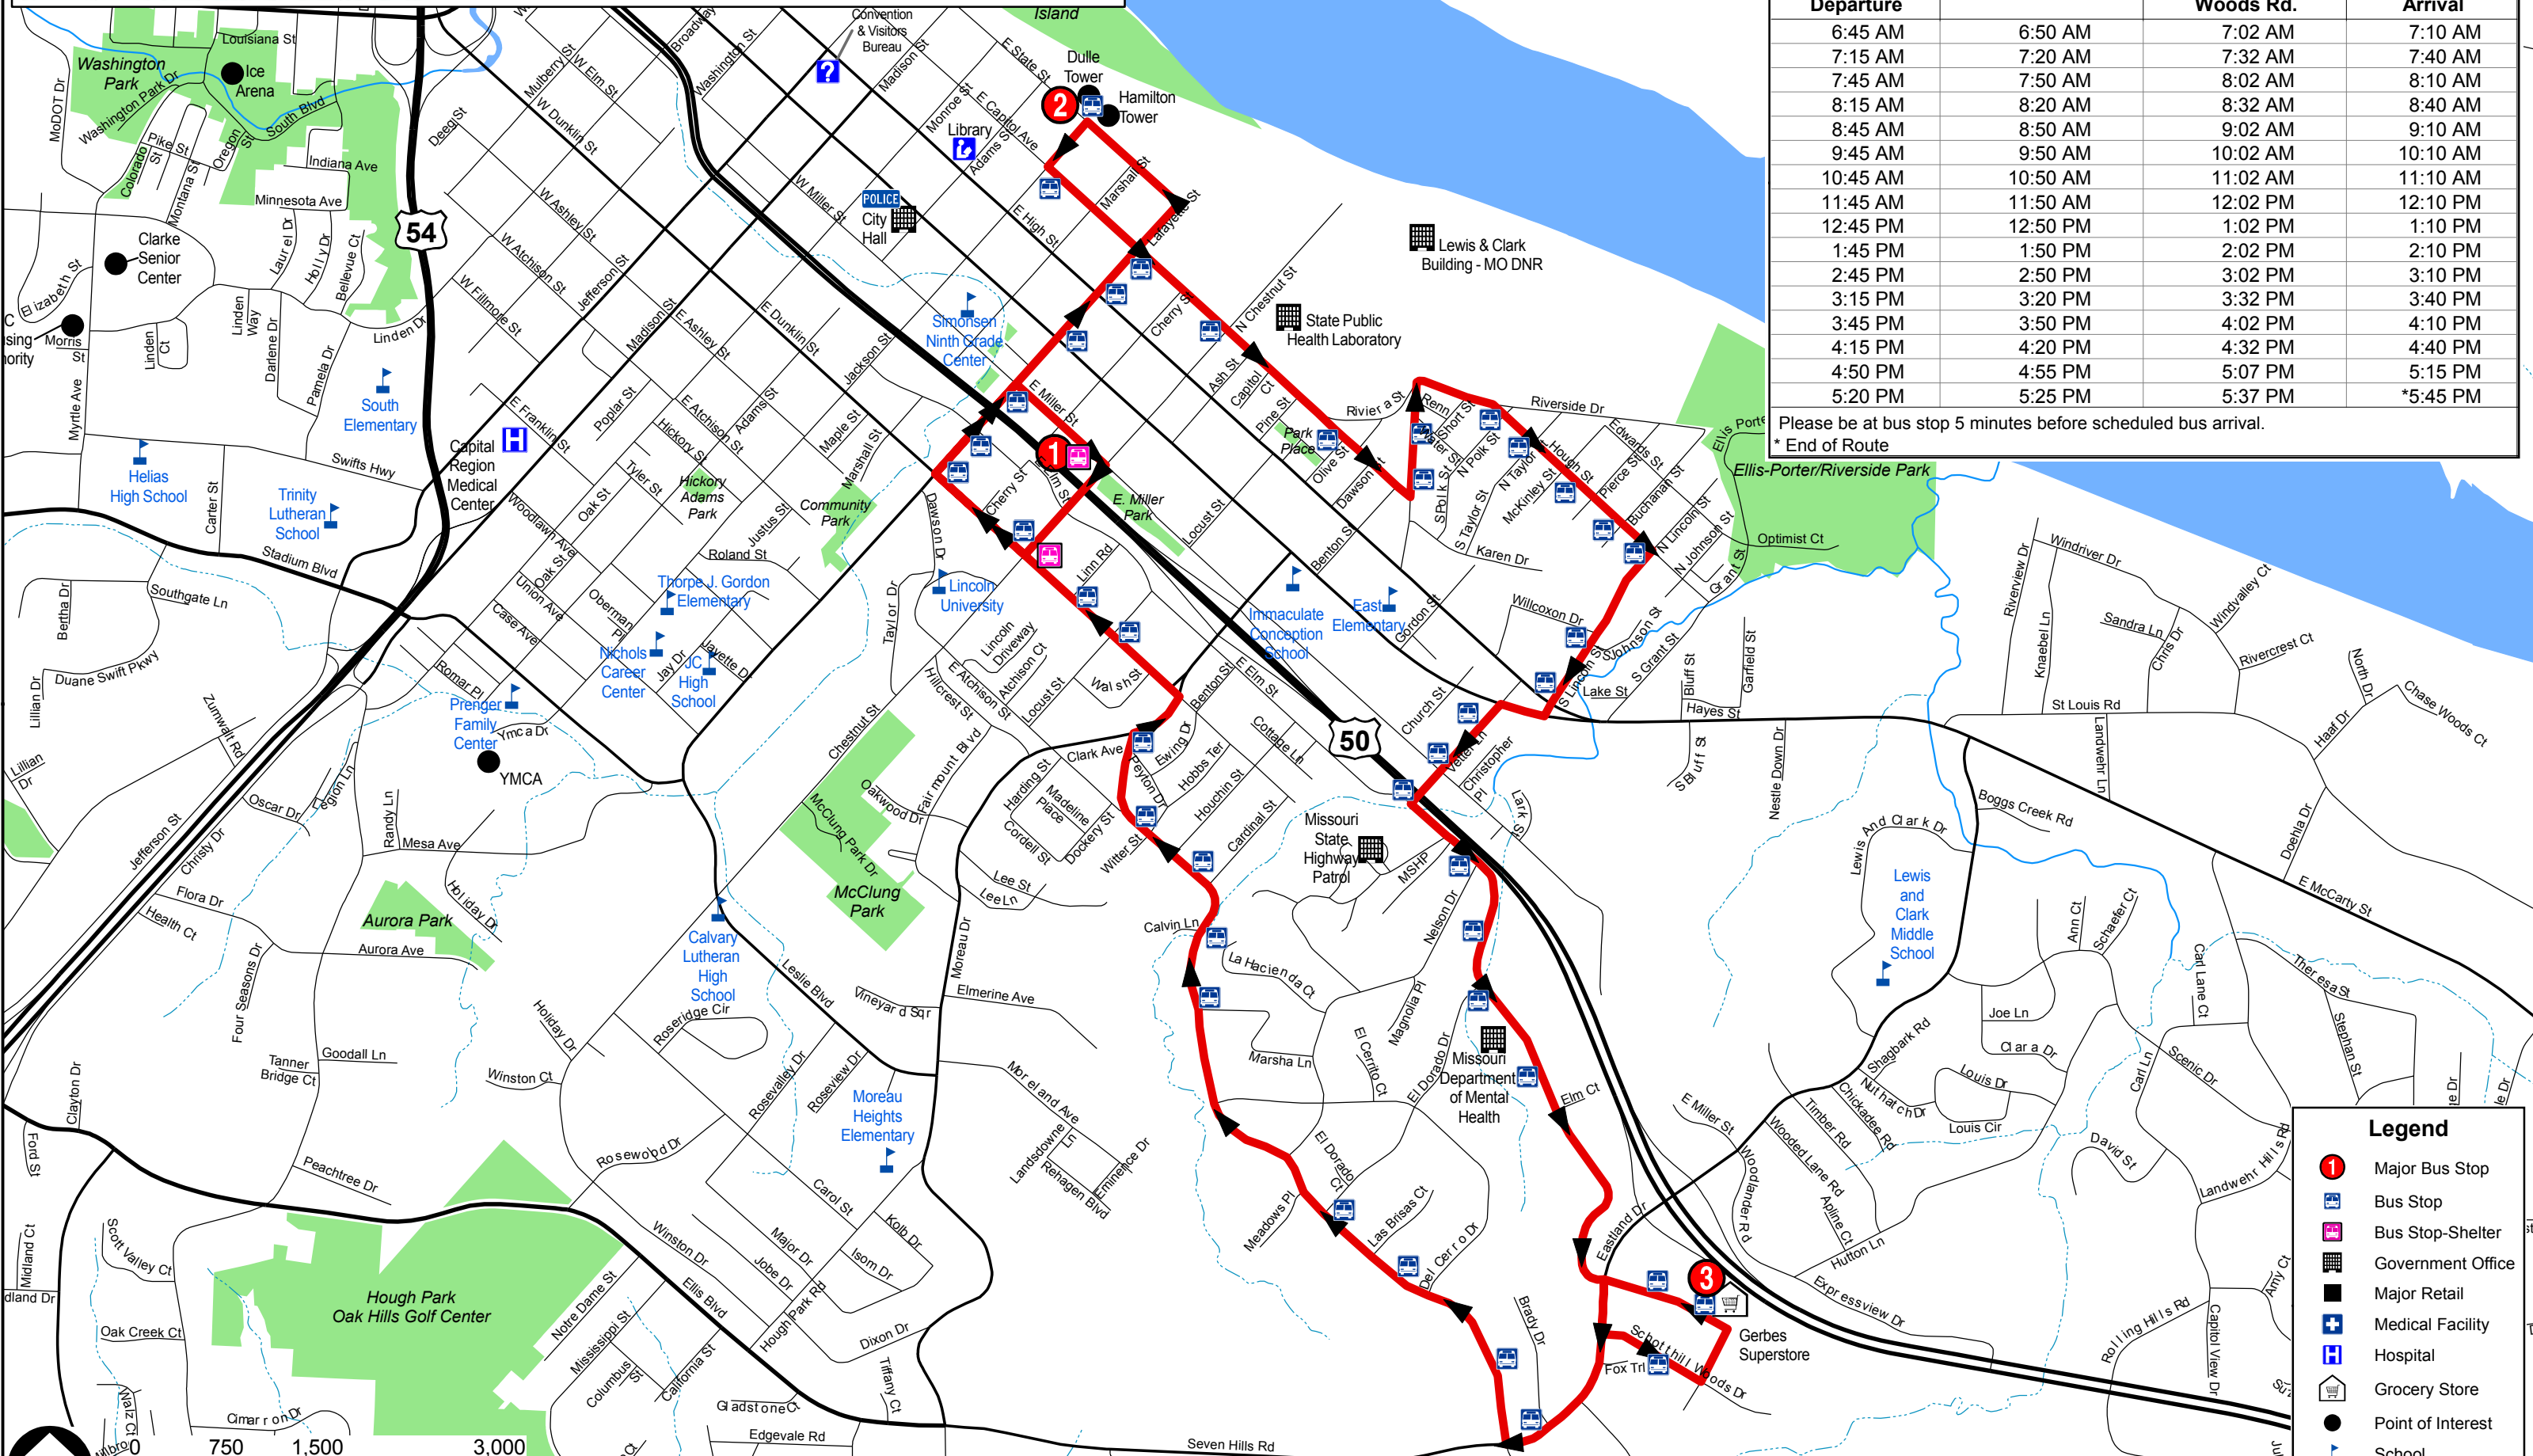

JEFFTRAN Renn Addition Route

Stop 1	Stop 2	Stop 3	Transfer Facility
820 E. Miller St. Departure	10 Jackson St. Dulle Tower	Gerbes Superstore 2101 Schotthill Woods Rd.	820 E. Miller St. Arrival
6:45 AM	6:50 AM	7:02 AM	7:10 AM
7:15 AM	7:20 AM	7:32 AM	7:40 AM
7:45 AM	7:50 AM	8:02 AM	8:10 AM
8:15 AM	8:20 AM	8:32 AM	8:40 AM
8:45 AM	8:50 AM	9:02 AM	9:10 AM
9:45 AM	9:50 AM	10:02 AM	10:10 AM
10:45 AM	10:50 AM	11:02 AM	11:10 AM
11:45 AM	11:50 AM	12:02 PM	12:10 PM
12:45 PM	12:50 PM	1:02 PM	1:10 PM
1:45 PM	1:50 PM	2:02 PM	2:10 PM
2:45 PM	2:50 PM	3:02 PM	3:10 PM
3:15 PM	3:20 PM	3:32 PM	3:40 PM
3:45 PM	3:50 PM	4:02 PM	4:10 PM
4:15 PM	4:20 PM	4:32 PM	4:40 PM
4:50 PM	4:55 PM	5:07 PM	5:15 PM
5:20 PM	5:25 PM	5:37 PM	*5:45 PM

Please be at bus stop 5 minutes before scheduled bus arrival.
* End of Route

Legend

- Major Bus Stop
- Bus Stop
- Bus Stop-Shelter
- Government Office
- Major Retail
- Medical Facility
- Hospital
- Grocery Store
- Point of Interest
- School
- Park Area