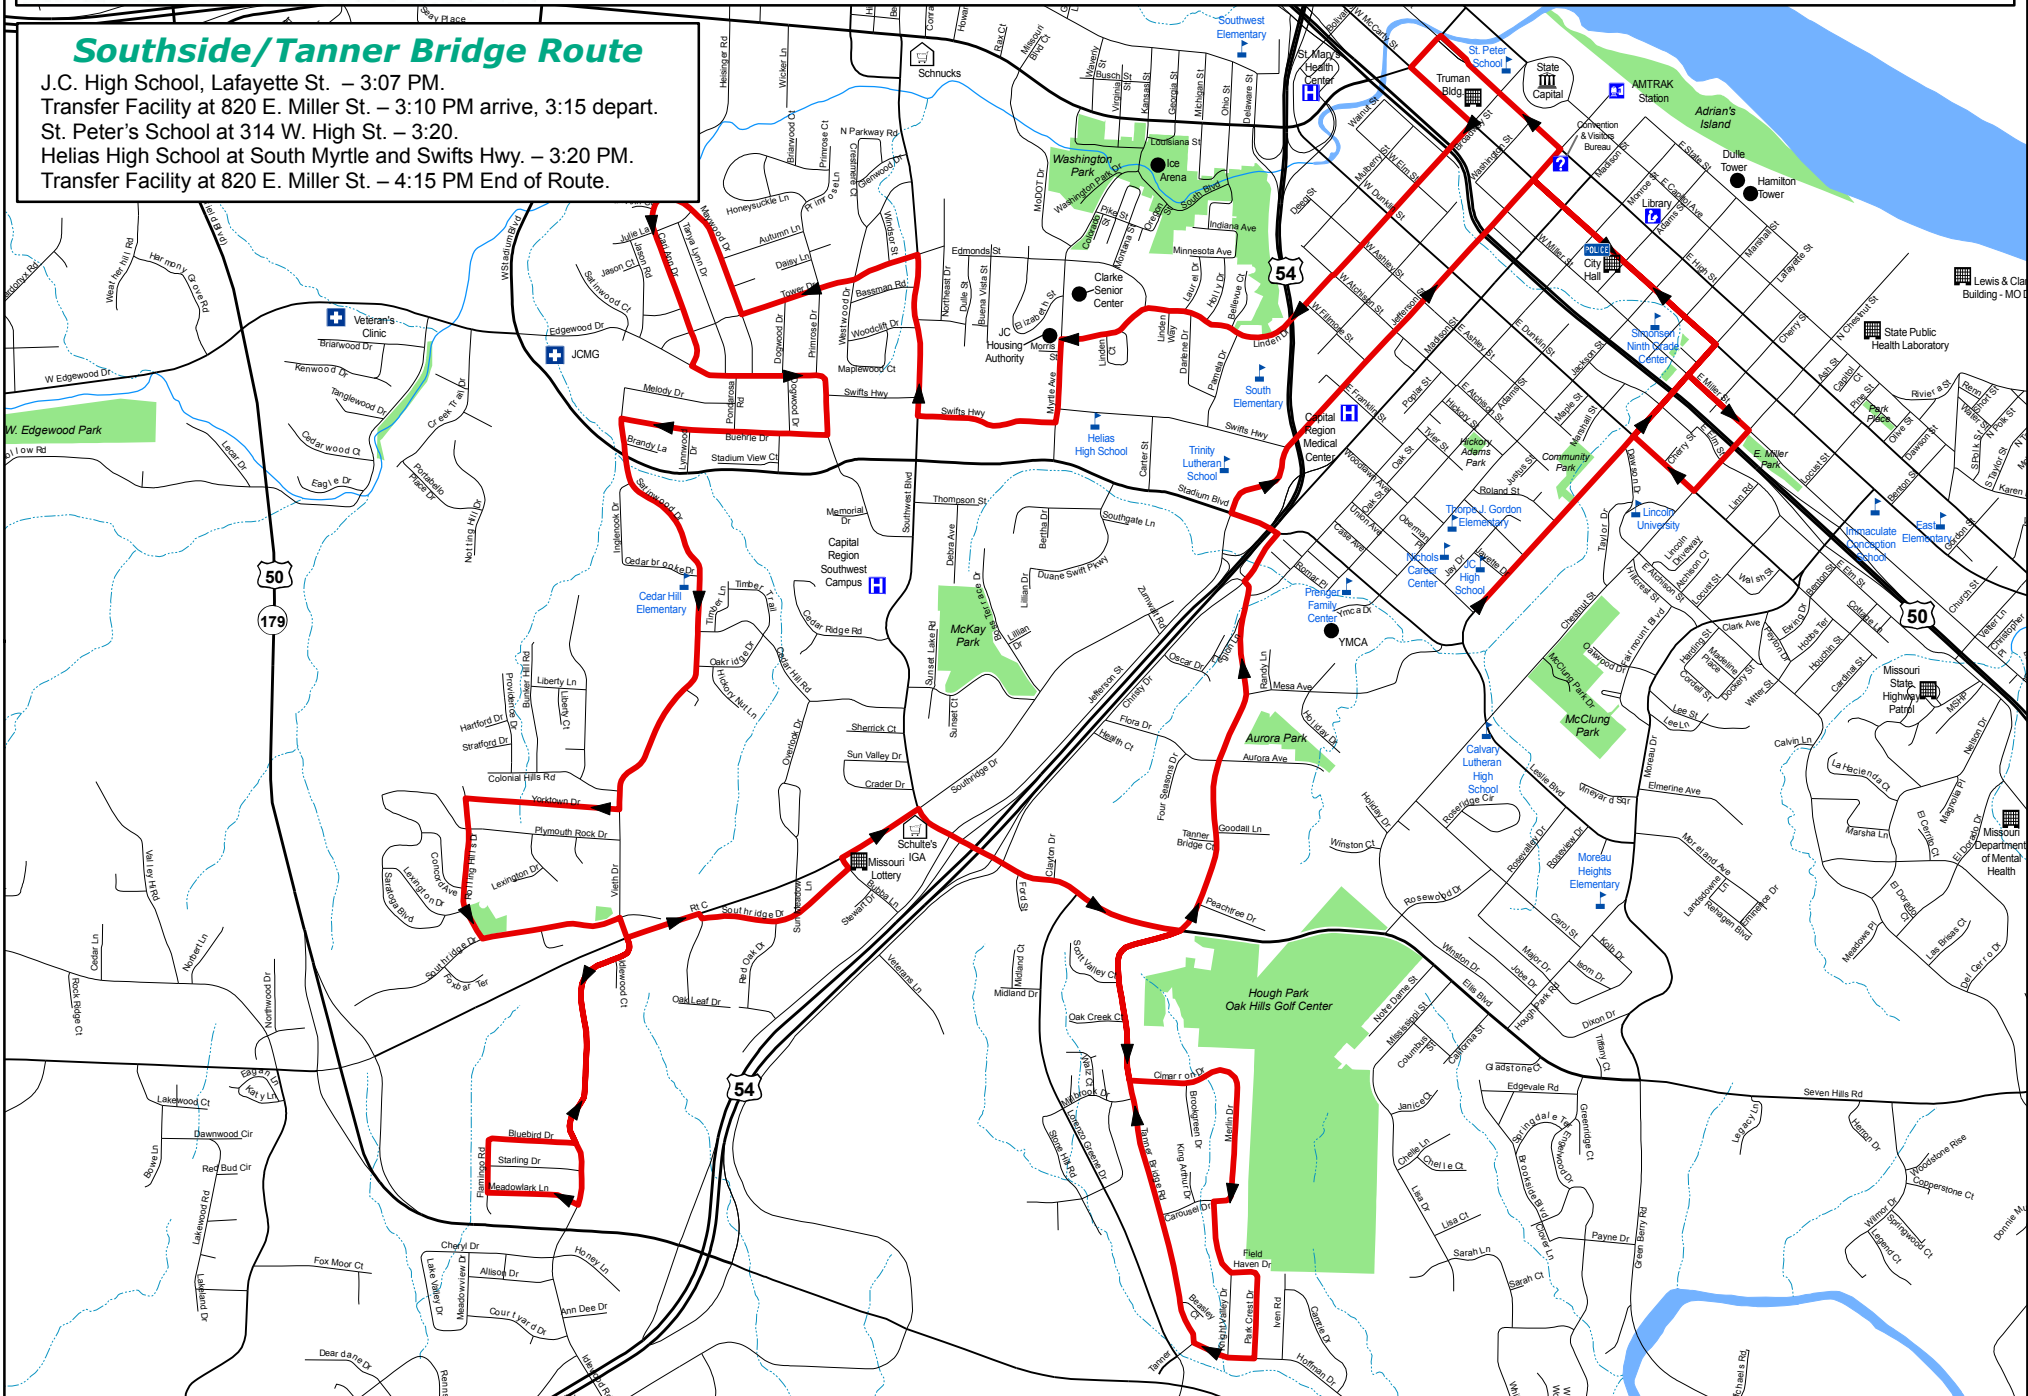

# JEFFTRAN Tripper Route

Tripper Routes run during the school year (normally August through June). Tripper Routes are for any passengers, not just students.

## Southside/Tanner Bridge Route

J.C. High School, Lafayette St. – 3:07 PM.  
Transfer Facility at 820 E. Miller St. – 3:10 PM arrive, 3:15 depart.  
St. Peter's School at 314 W. High St. – 3:20.  
Helias High School at South Myrtle and Swifts Hwy. – 3:20 PM.  
Transfer Facility at 820 E. Miller St. – 4:15 PM End of Route.