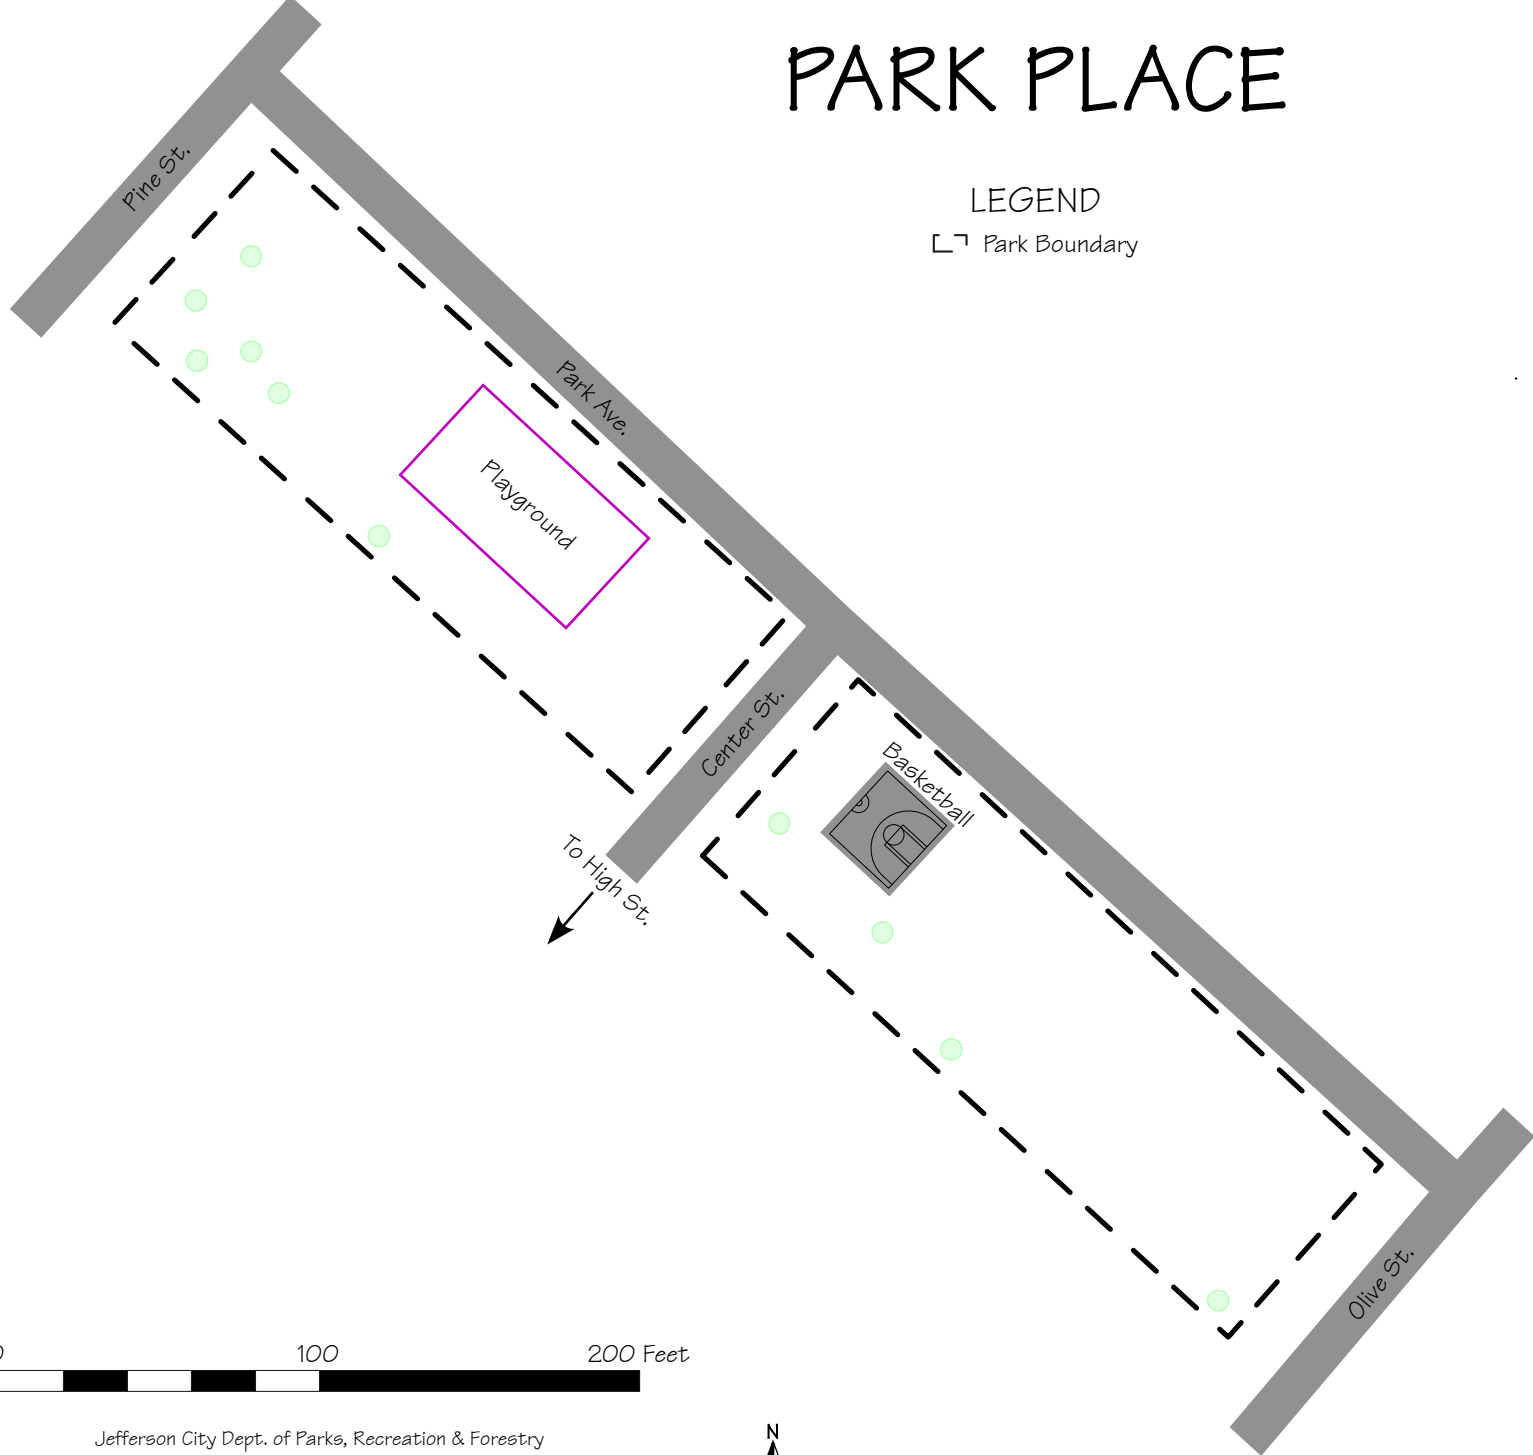

PARK PLACE

LEGEND

┌┐ Park Boundary

Jefferson City Dept. of Parks, Recreation & Forestry
427 Monroe St. Jefferson City, MO 65101
Phone: (573) 634-6482