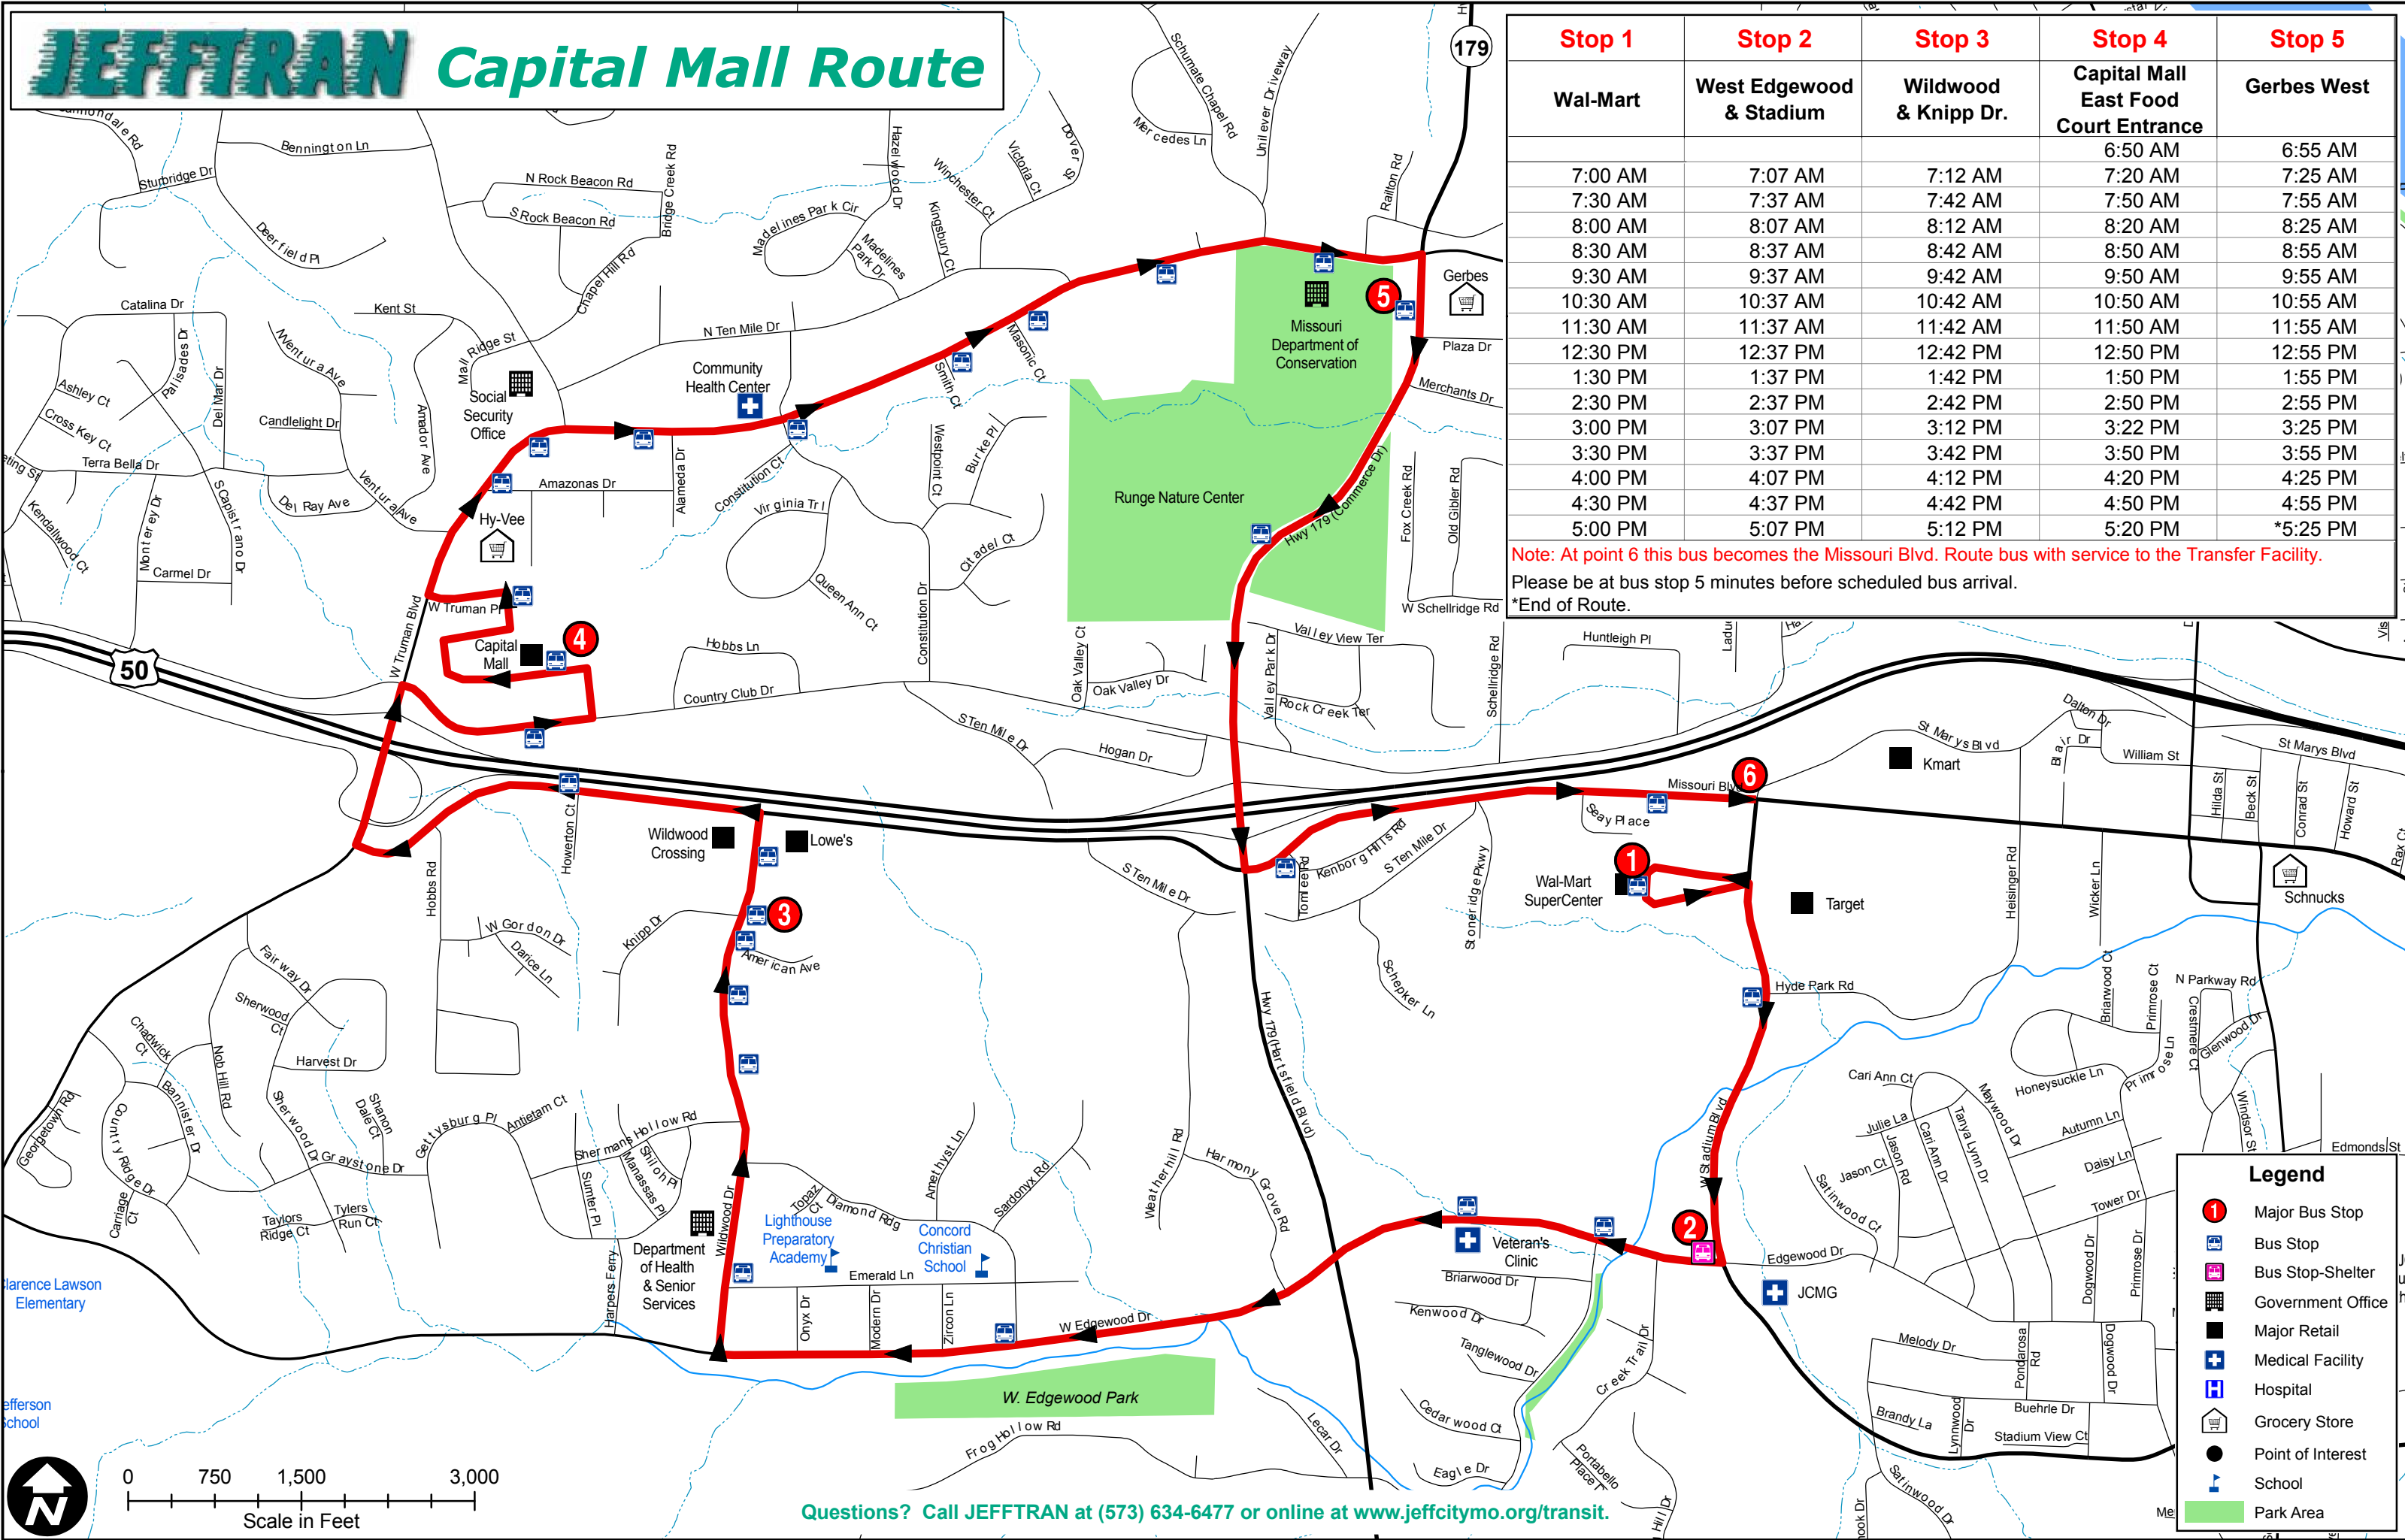

JEFFTRAN Capital Mall Route

Stop 1	Stop 2	Stop 3	Stop 4	Stop 5
Wal-Mart	West Edgewood & Stadium	Wildwood & Knipp Dr.	Capital Mall East Food Court Entrance	Gerbes West
			6:50 AM	6:55 AM
7:00 AM	7:07 AM	7:12 AM	7:20 AM	7:25 AM
7:30 AM	7:37 AM	7:42 AM	7:50 AM	7:55 AM
8:00 AM	8:07 AM	8:12 AM	8:20 AM	8:25 AM
8:30 AM	8:37 AM	8:42 AM	8:50 AM	8:55 AM
9:30 AM	9:37 AM	9:42 AM	9:50 AM	9:55 AM
10:30 AM	10:37 AM	10:42 AM	10:50 AM	10:55 AM
11:30 AM	11:37 AM	11:42 AM	11:50 AM	11:55 AM
12:30 PM	12:37 PM	12:42 PM	12:50 PM	12:55 PM
1:30 PM	1:37 PM	1:42 PM	1:50 PM	1:55 PM
2:30 PM	2:37 PM	2:42 PM	2:50 PM	2:55 PM
3:00 PM	3:07 PM	3:12 PM	3:22 PM	3:25 PM
3:30 PM	3:37 PM	3:42 PM	3:50 PM	3:55 PM
4:00 PM	4:07 PM	4:12 PM	4:20 PM	4:25 PM
4:30 PM	4:37 PM	4:42 PM	4:50 PM	4:55 PM
5:00 PM	5:07 PM	5:12 PM	5:20 PM	*5:25 PM

Note: At point 6 this bus becomes the Missouri Blvd. Route bus with service to the Transfer Facility.
Please be at bus stop 5 minutes before scheduled bus arrival.
*End of Route.

Questions? Call JEFFTRAN at (573) 634-6477 or online at www.jeffcitymo.org/transit.

Legend

- Major Bus Stop
- Bus Stop
- Bus Stop-Shelter
- Government Office
- Major Retail
- Medical Facility
- Hospital
- Grocery Store
- Point of Interest
- School
- Park Area