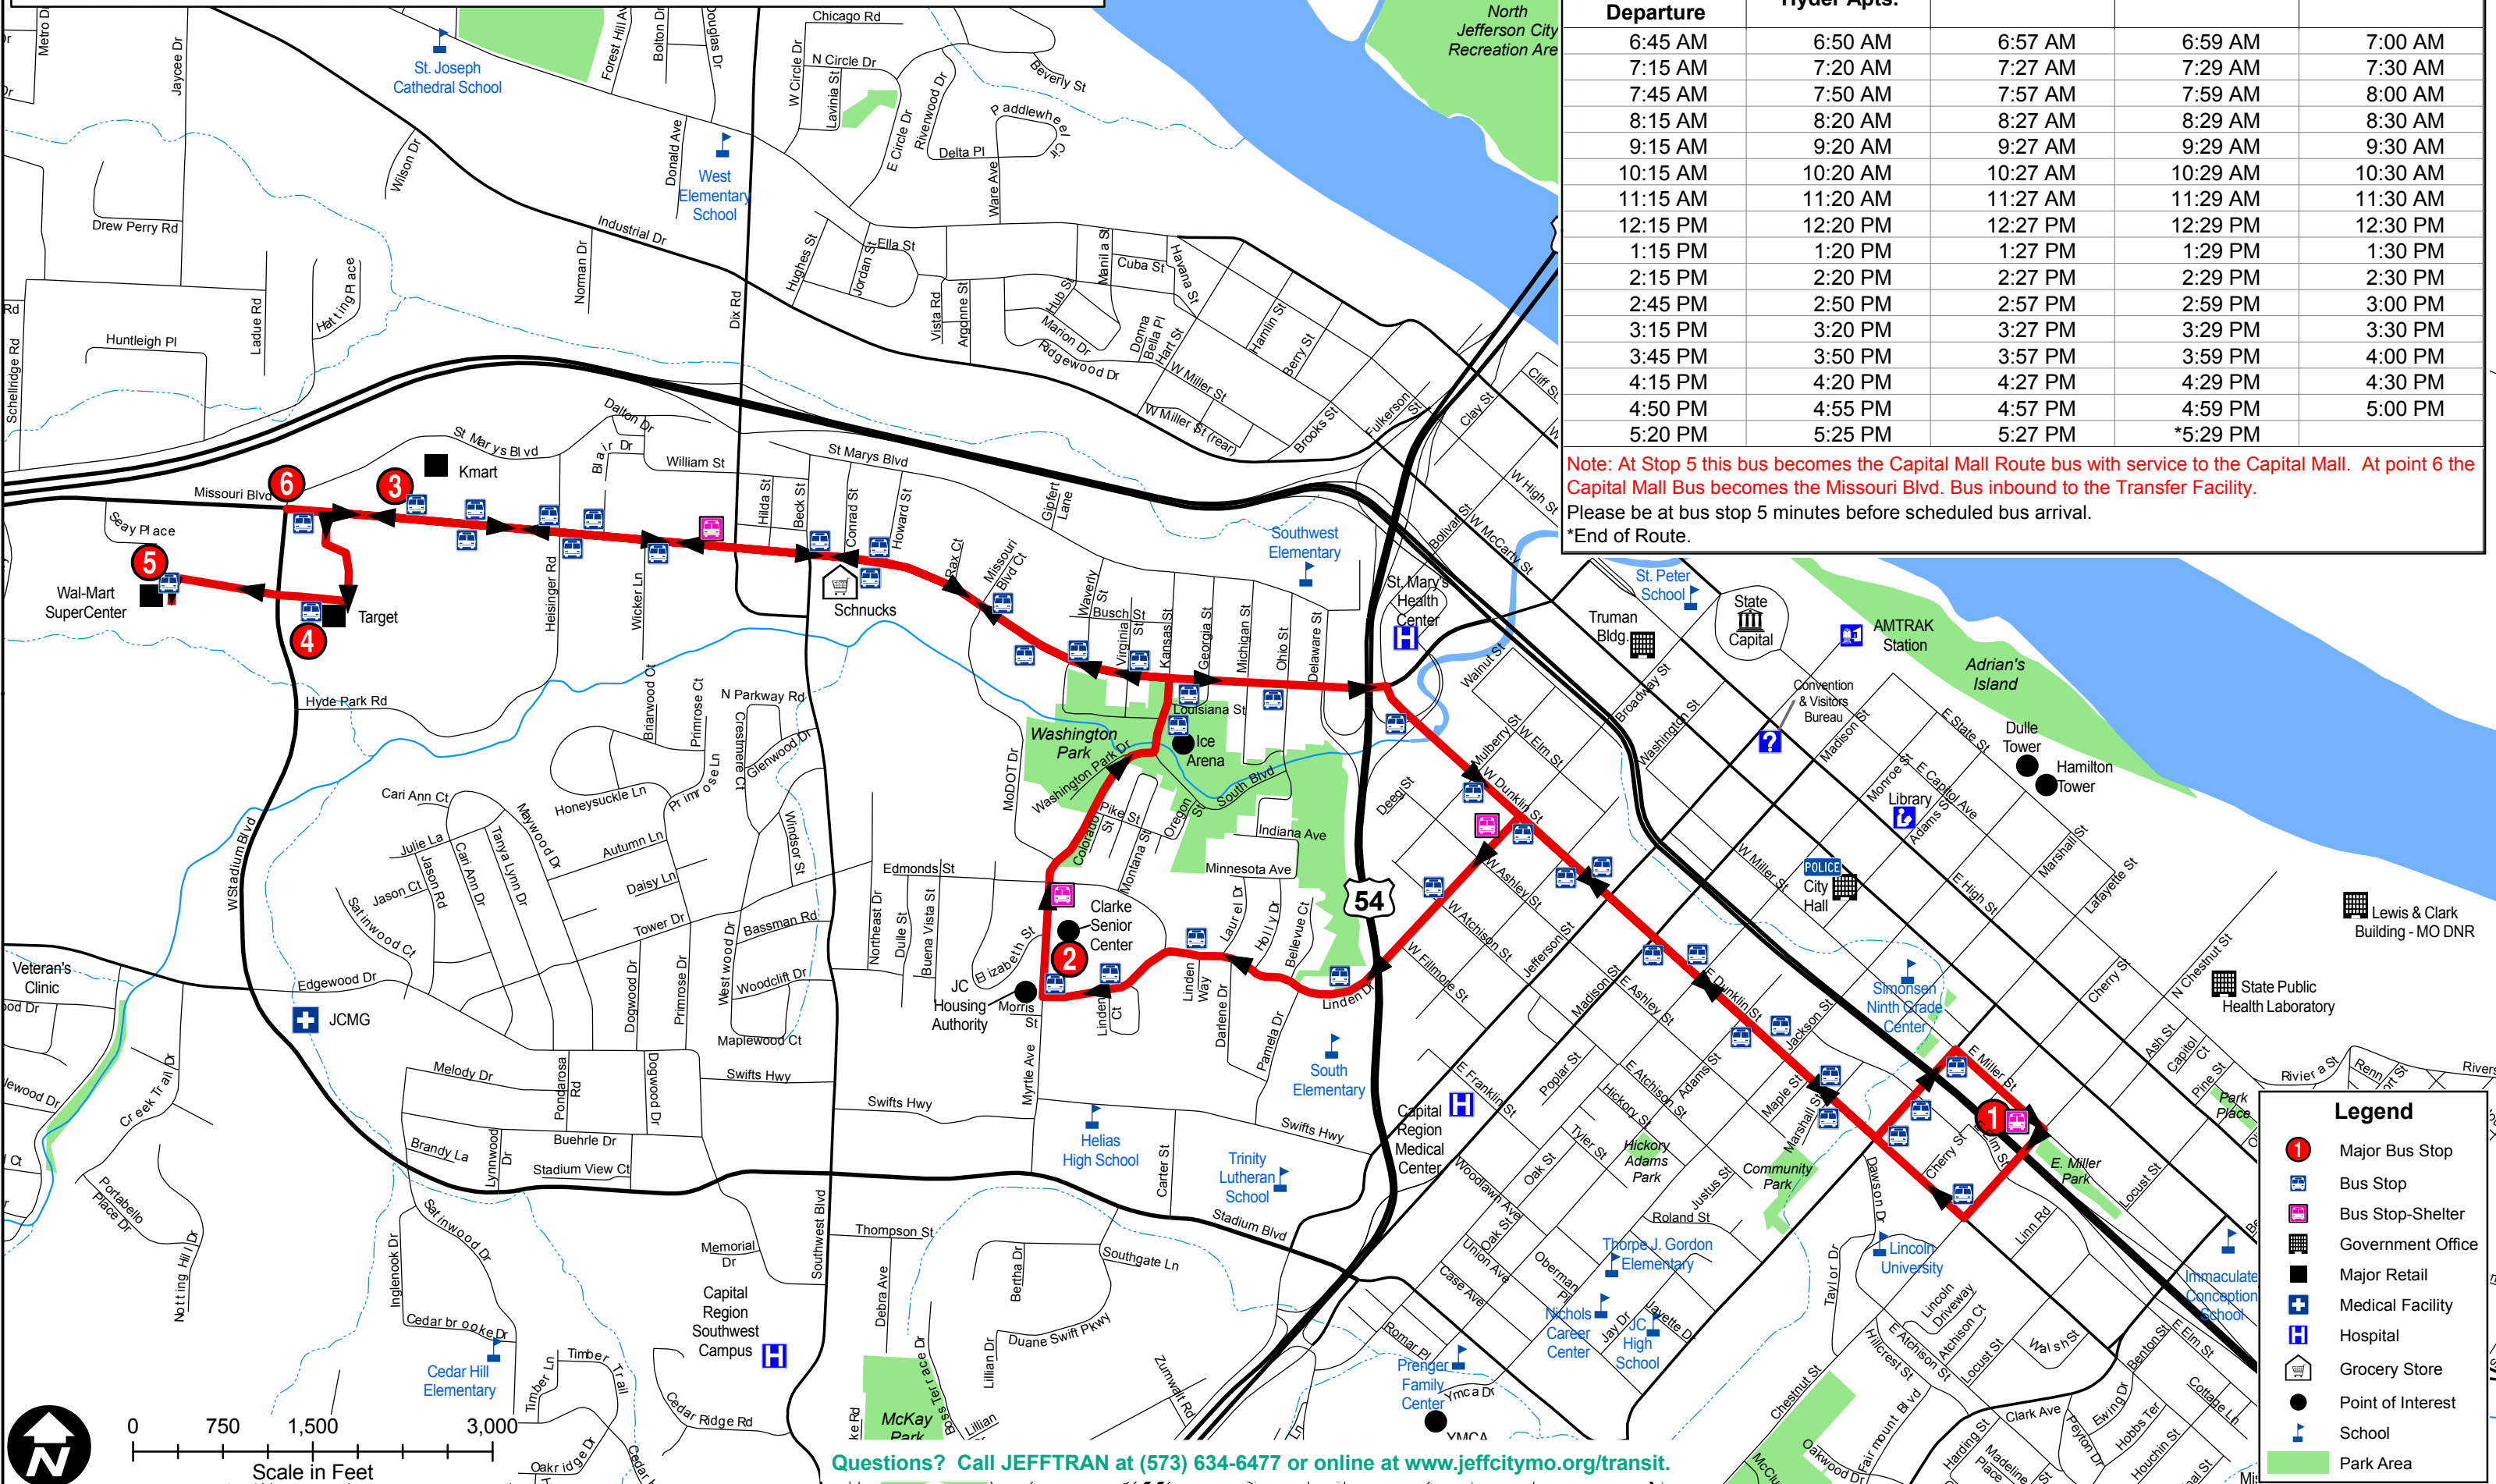

JEFFTRAN Missouri Blvd. Route

Stop 1	Stop 2	Stop 3	Stop 4	Stop 5
Transfer Facility 820 E. Miller St. Departure	1310 Linden Hyder Apts.	Kmart	Target	Wal-Mart
6:45 AM	6:50 AM	6:57 AM	6:59 AM	7:00 AM
7:15 AM	7:20 AM	7:27 AM	7:29 AM	7:30 AM
7:45 AM	7:50 AM	7:57 AM	7:59 AM	8:00 AM
8:15 AM	8:20 AM	8:27 AM	8:29 AM	8:30 AM
9:15 AM	9:20 AM	9:27 AM	9:29 AM	9:30 AM
10:15 AM	10:20 AM	10:27 AM	10:29 AM	10:30 AM
11:15 AM	11:20 AM	11:27 AM	11:29 AM	11:30 AM
12:15 PM	12:20 PM	12:27 PM	12:29 PM	12:30 PM
1:15 PM	1:20 PM	1:27 PM	1:29 PM	1:30 PM
2:15 PM	2:20 PM	2:27 PM	2:29 PM	2:30 PM
2:45 PM	2:50 PM	2:57 PM	2:59 PM	3:00 PM
3:15 PM	3:20 PM	3:27 PM	3:29 PM	3:30 PM
3:45 PM	3:50 PM	3:57 PM	3:59 PM	4:00 PM
4:15 PM	4:20 PM	4:27 PM	4:29 PM	4:30 PM
4:50 PM	4:55 PM	4:57 PM	4:59 PM	5:00 PM
5:20 PM	5:25 PM	5:27 PM	*5:29 PM	

Note: At Stop 5 this bus becomes the Capital Mall Route bus with service to the Capital Mall. At point 6 the Capital Mall Bus becomes the Missouri Blvd. Bus inbound to the Transfer Facility.
Please be at bus stop 5 minutes before scheduled bus arrival.
*End of Route.

Questions? Call JEFFTRAN at (573) 634-6477 or online at www.jeffcitymo.org/transit.

Legend

- Major Bus Stop
- Bus Stop
- Bus Stop-Shelter
- Government Office
- Major Retail
- Medical Facility
- Hospital
- Grocery Store
- Point of Interest
- School
- Park Area