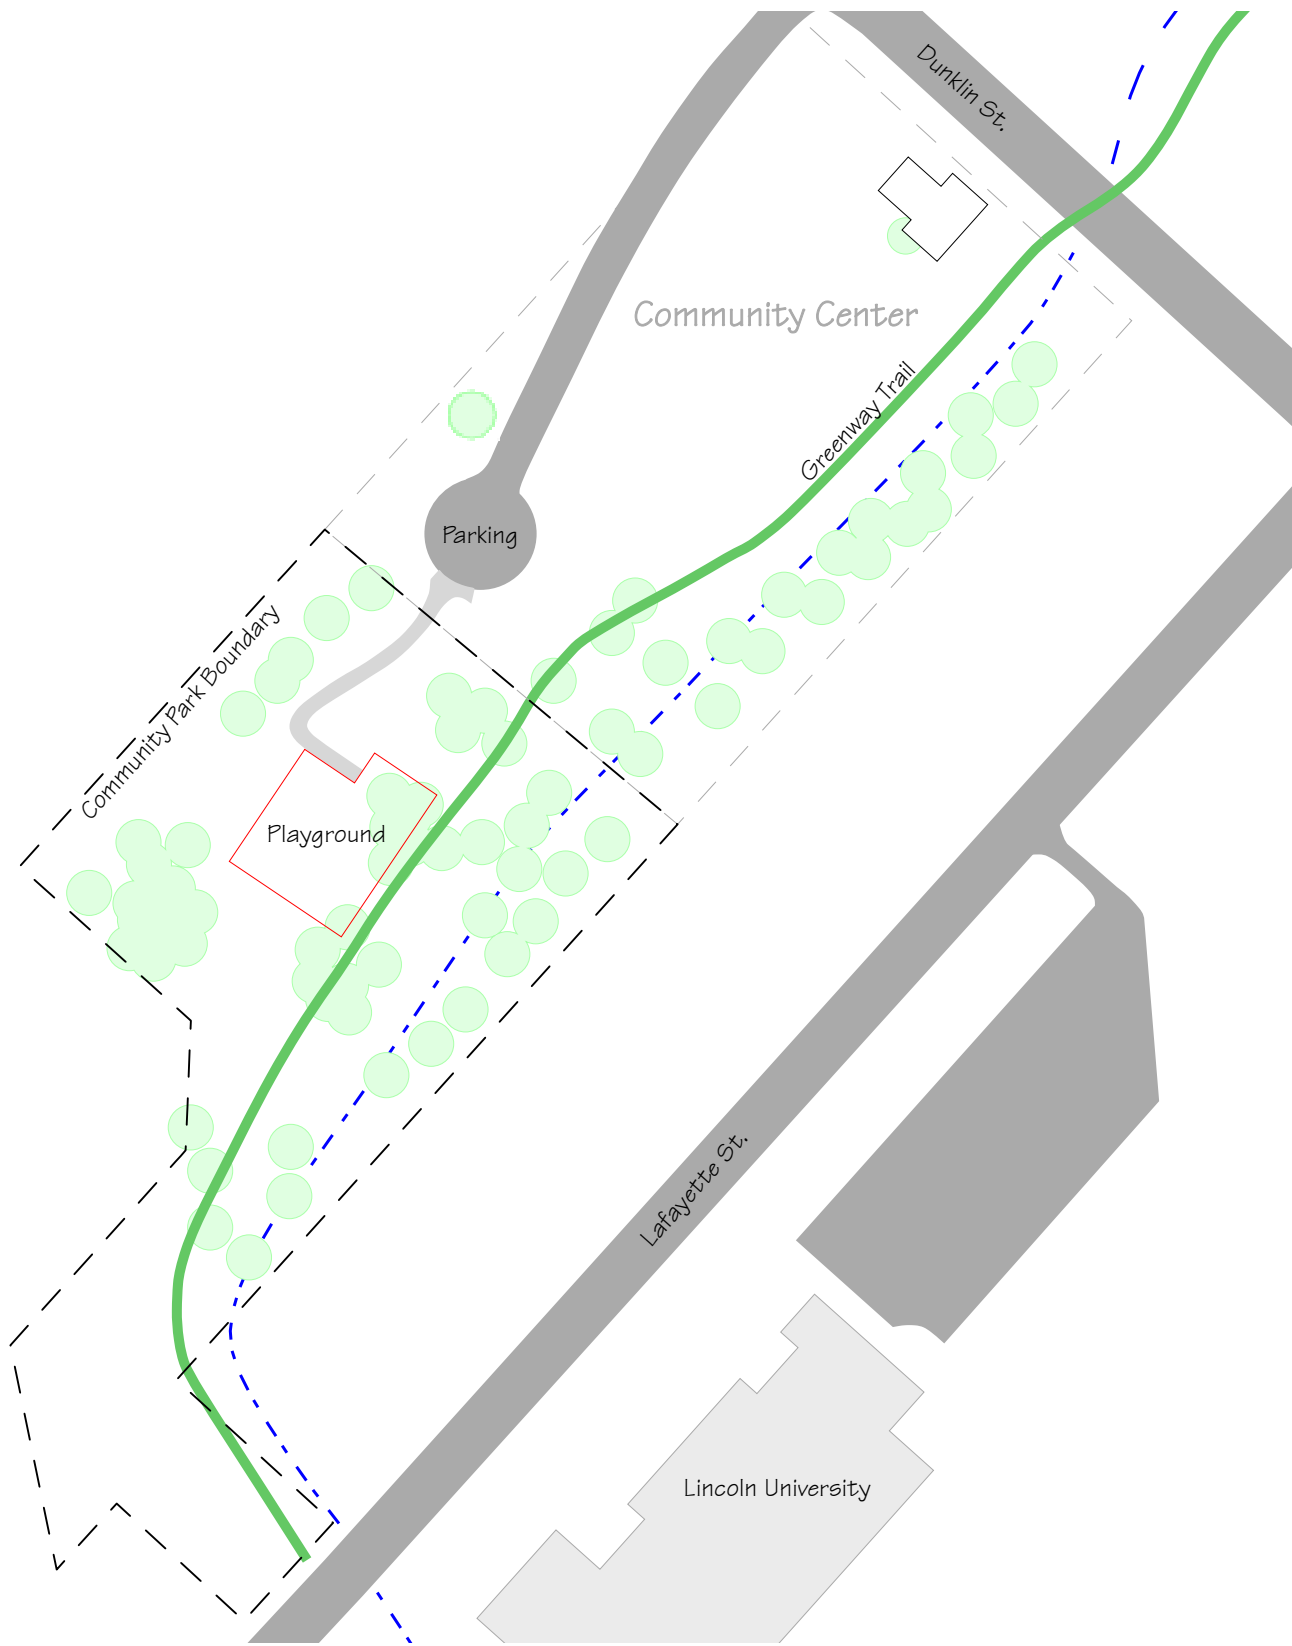

# COMMUNITY PARK

## PARK AMENITIES

- Playground
- Greenway Access

Jefferson City Dept. of Parks, Recreation & Forestry  
427 Monroe St. Jefferson City, MO 65101  
Phone: (573) 634-6482