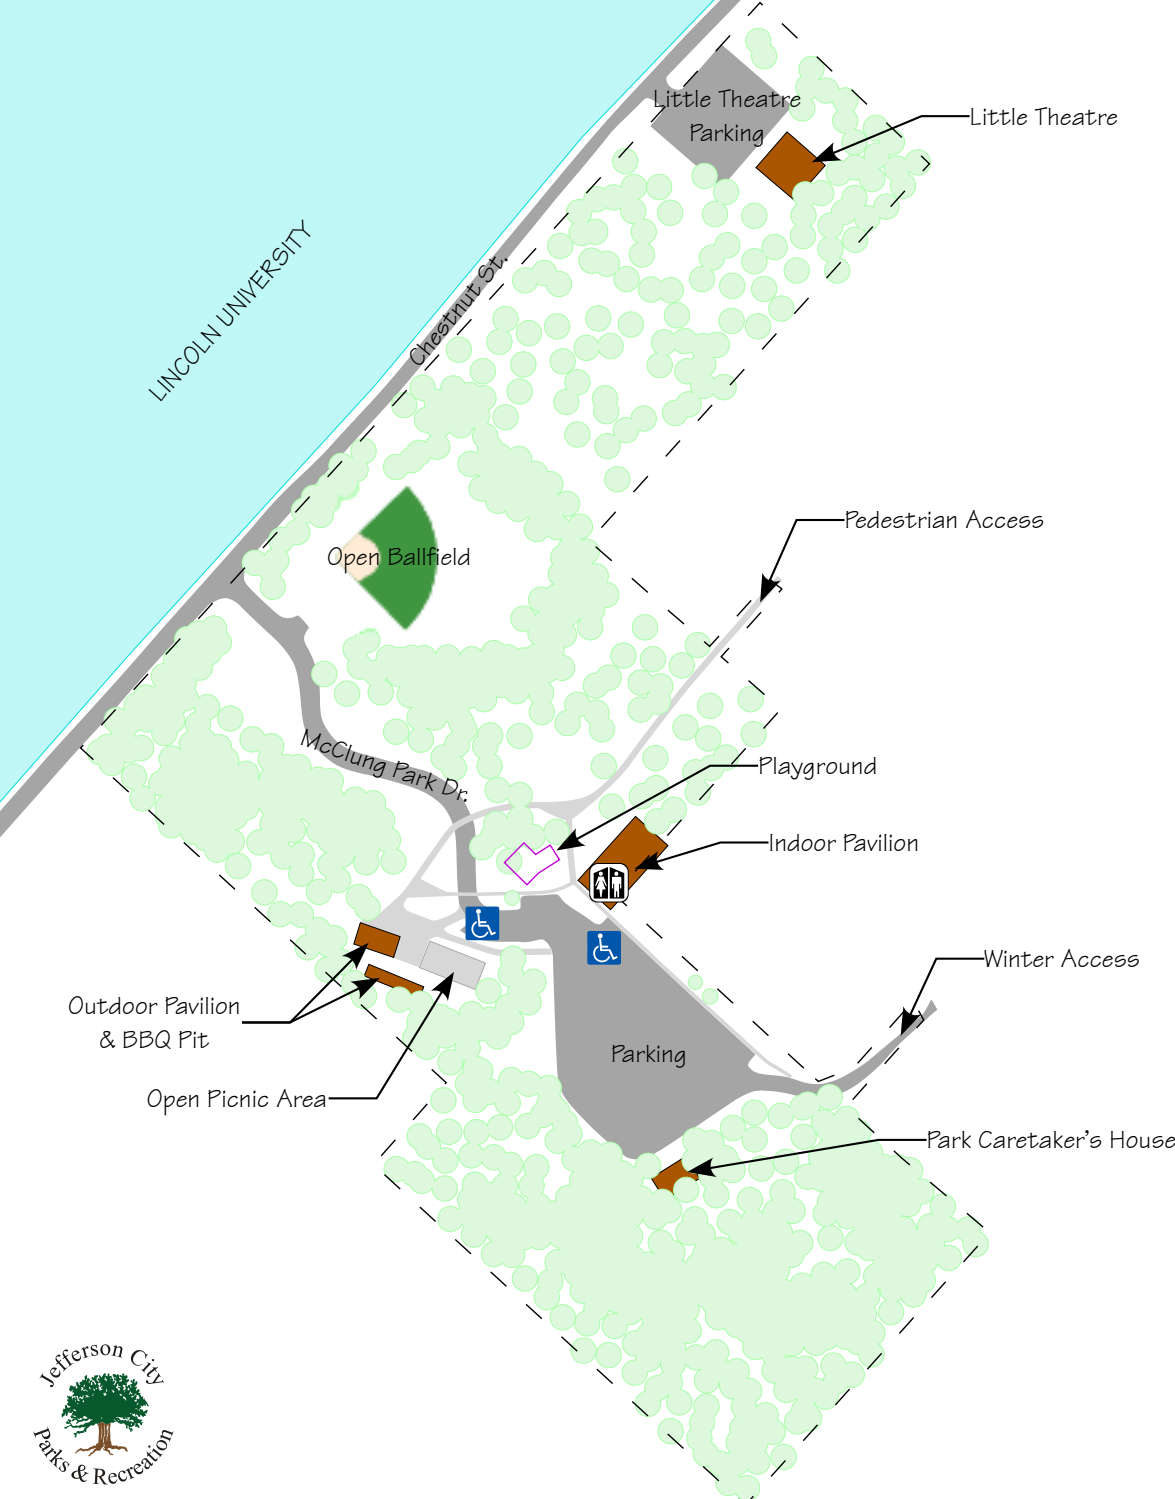

McCLUNG PARK

LEGEND

-  ADA Parking
-  Restrooms
-  Park Boundary
-  Playground

PARK AMENITIES

- Indoor Pavilion
- Open Ballfield
- Open Pavilion w/ BBQ Pit
- Open Picnic Area
- Playground

Jefferson City Dept. of Parks, Recreation & Forestry
 427 Monroe St. Jefferson City, MO 65101
 Phone: (573) 634-6482