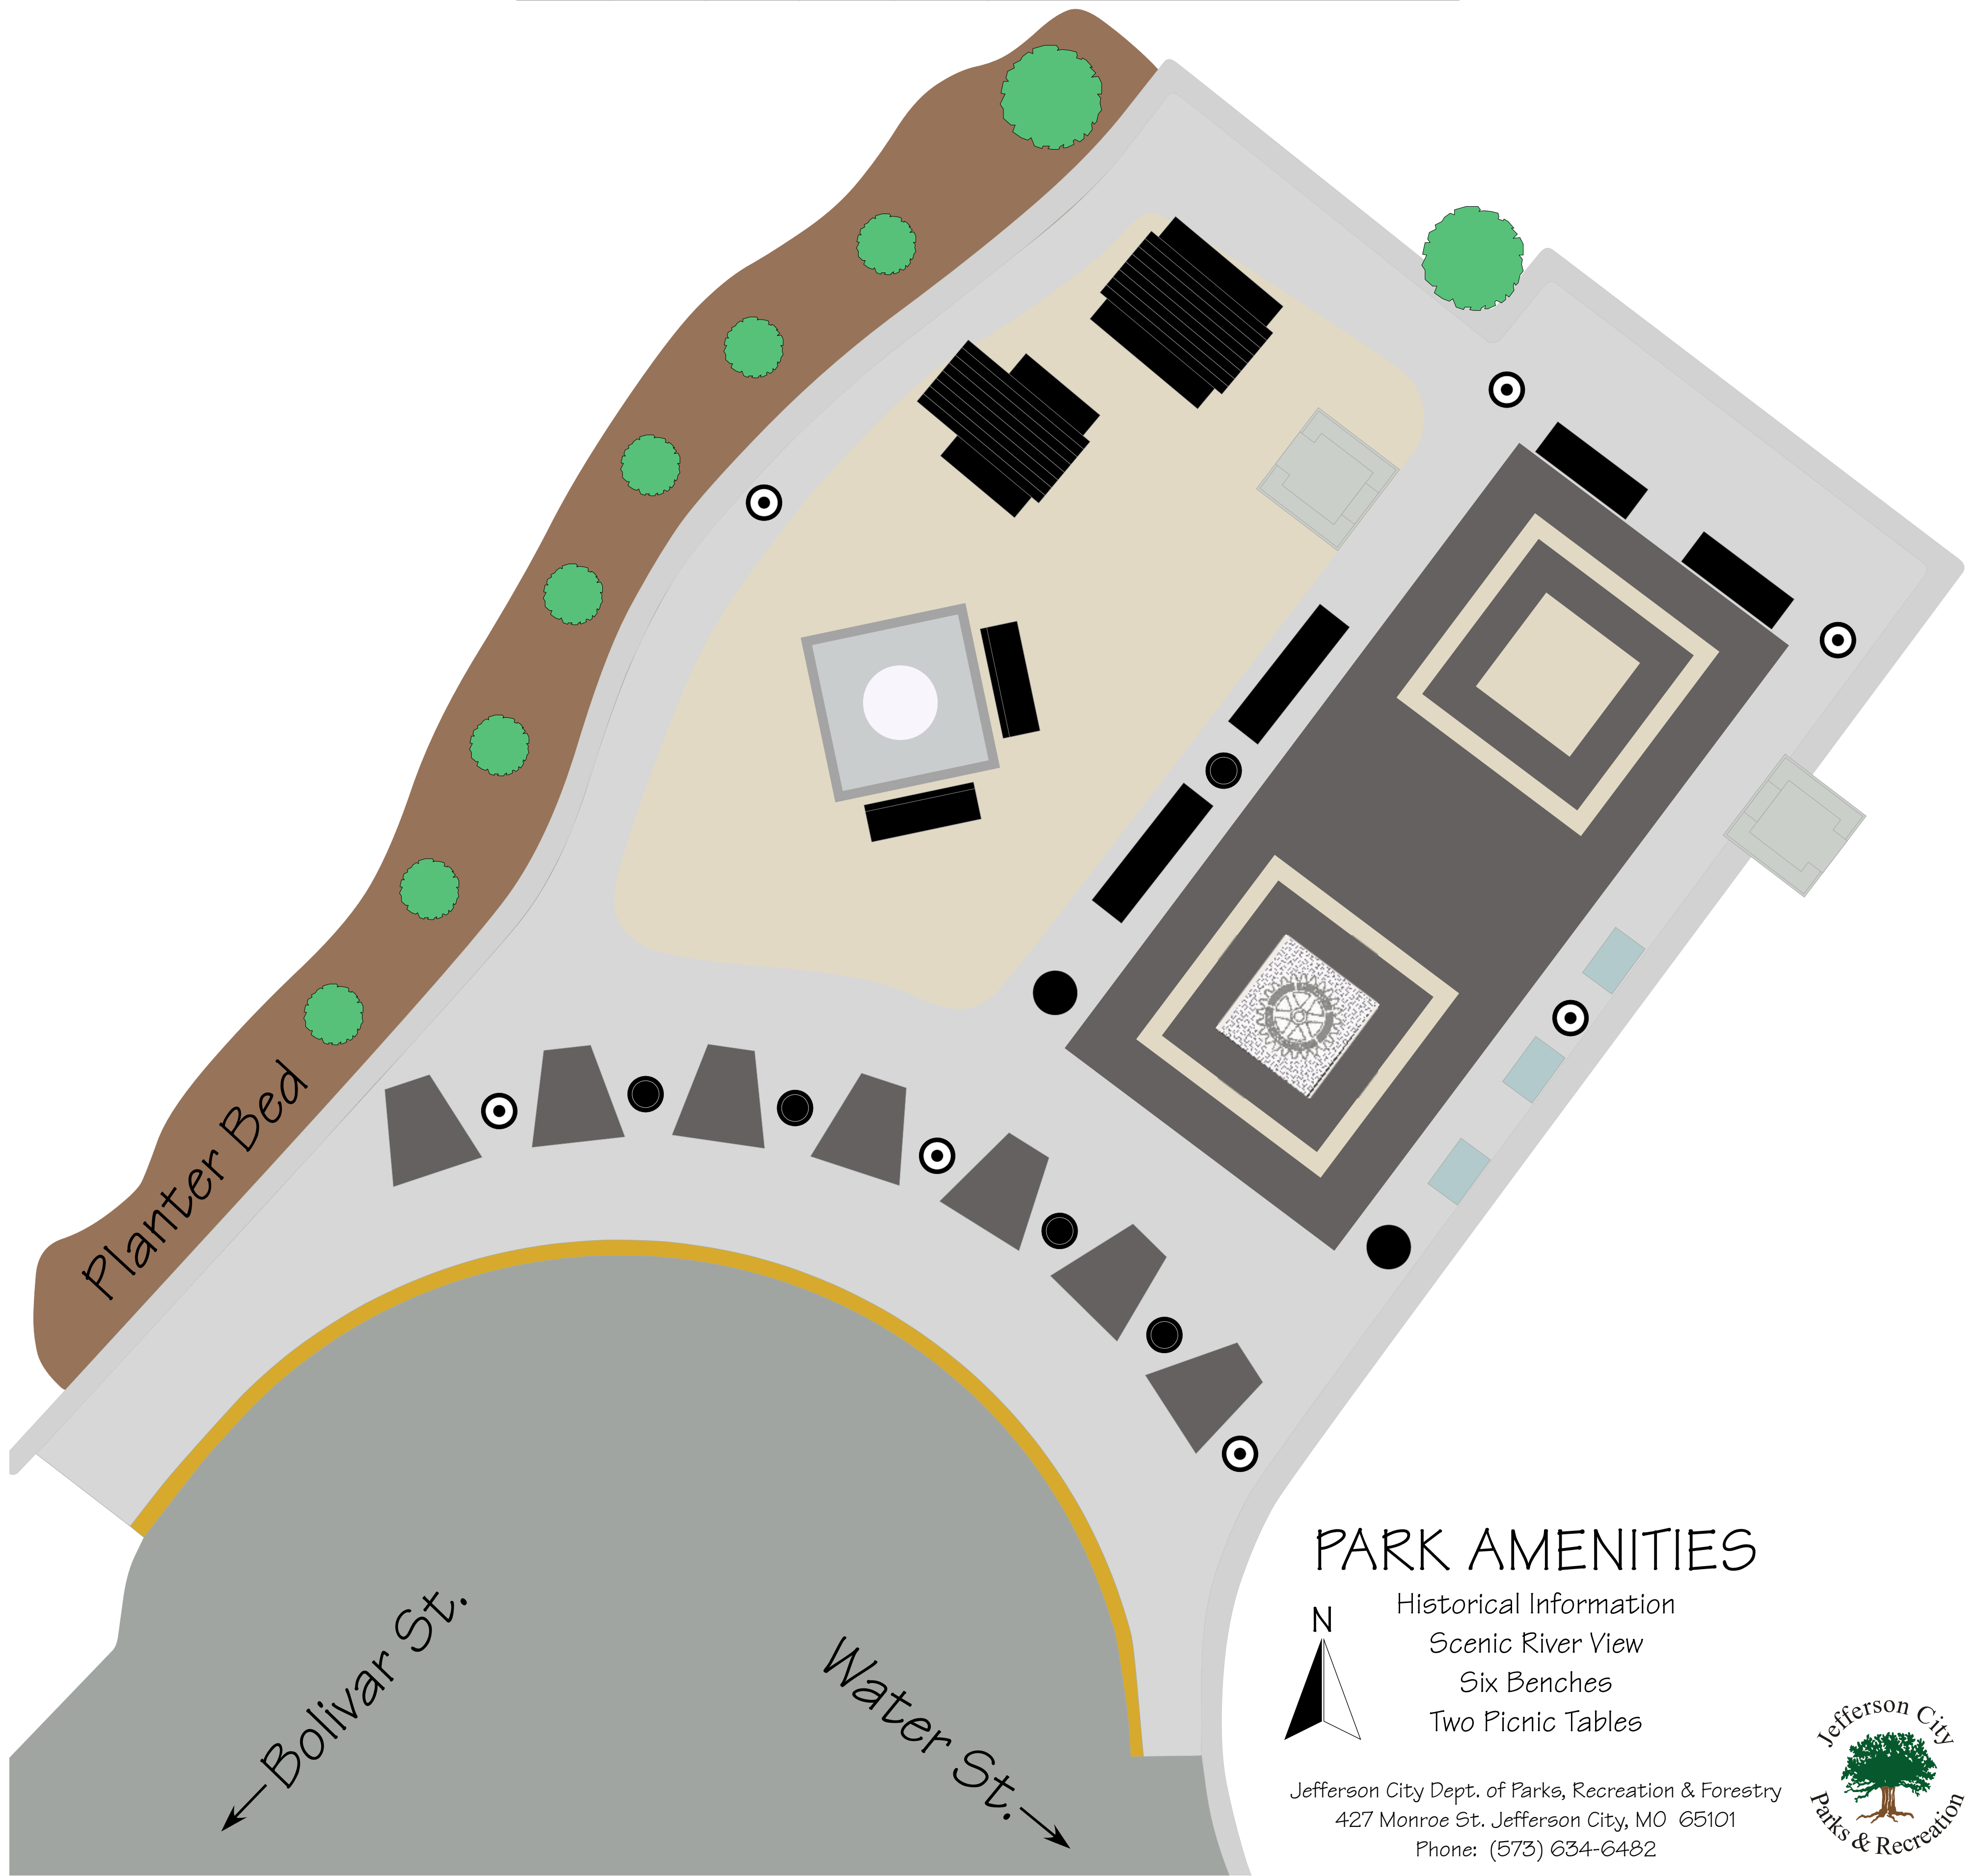

Rotary Centennial Park

Bolivar Street Overlook

PARK AMENITIES

- Historical Information
- Scenic River View
- Six Benches
- Two Picnic Tables

Jefferson City Dept. of Parks, Recreation & Forestry
427 Monroe St. Jefferson City, MO 65101
Phone: (573) 634-6482