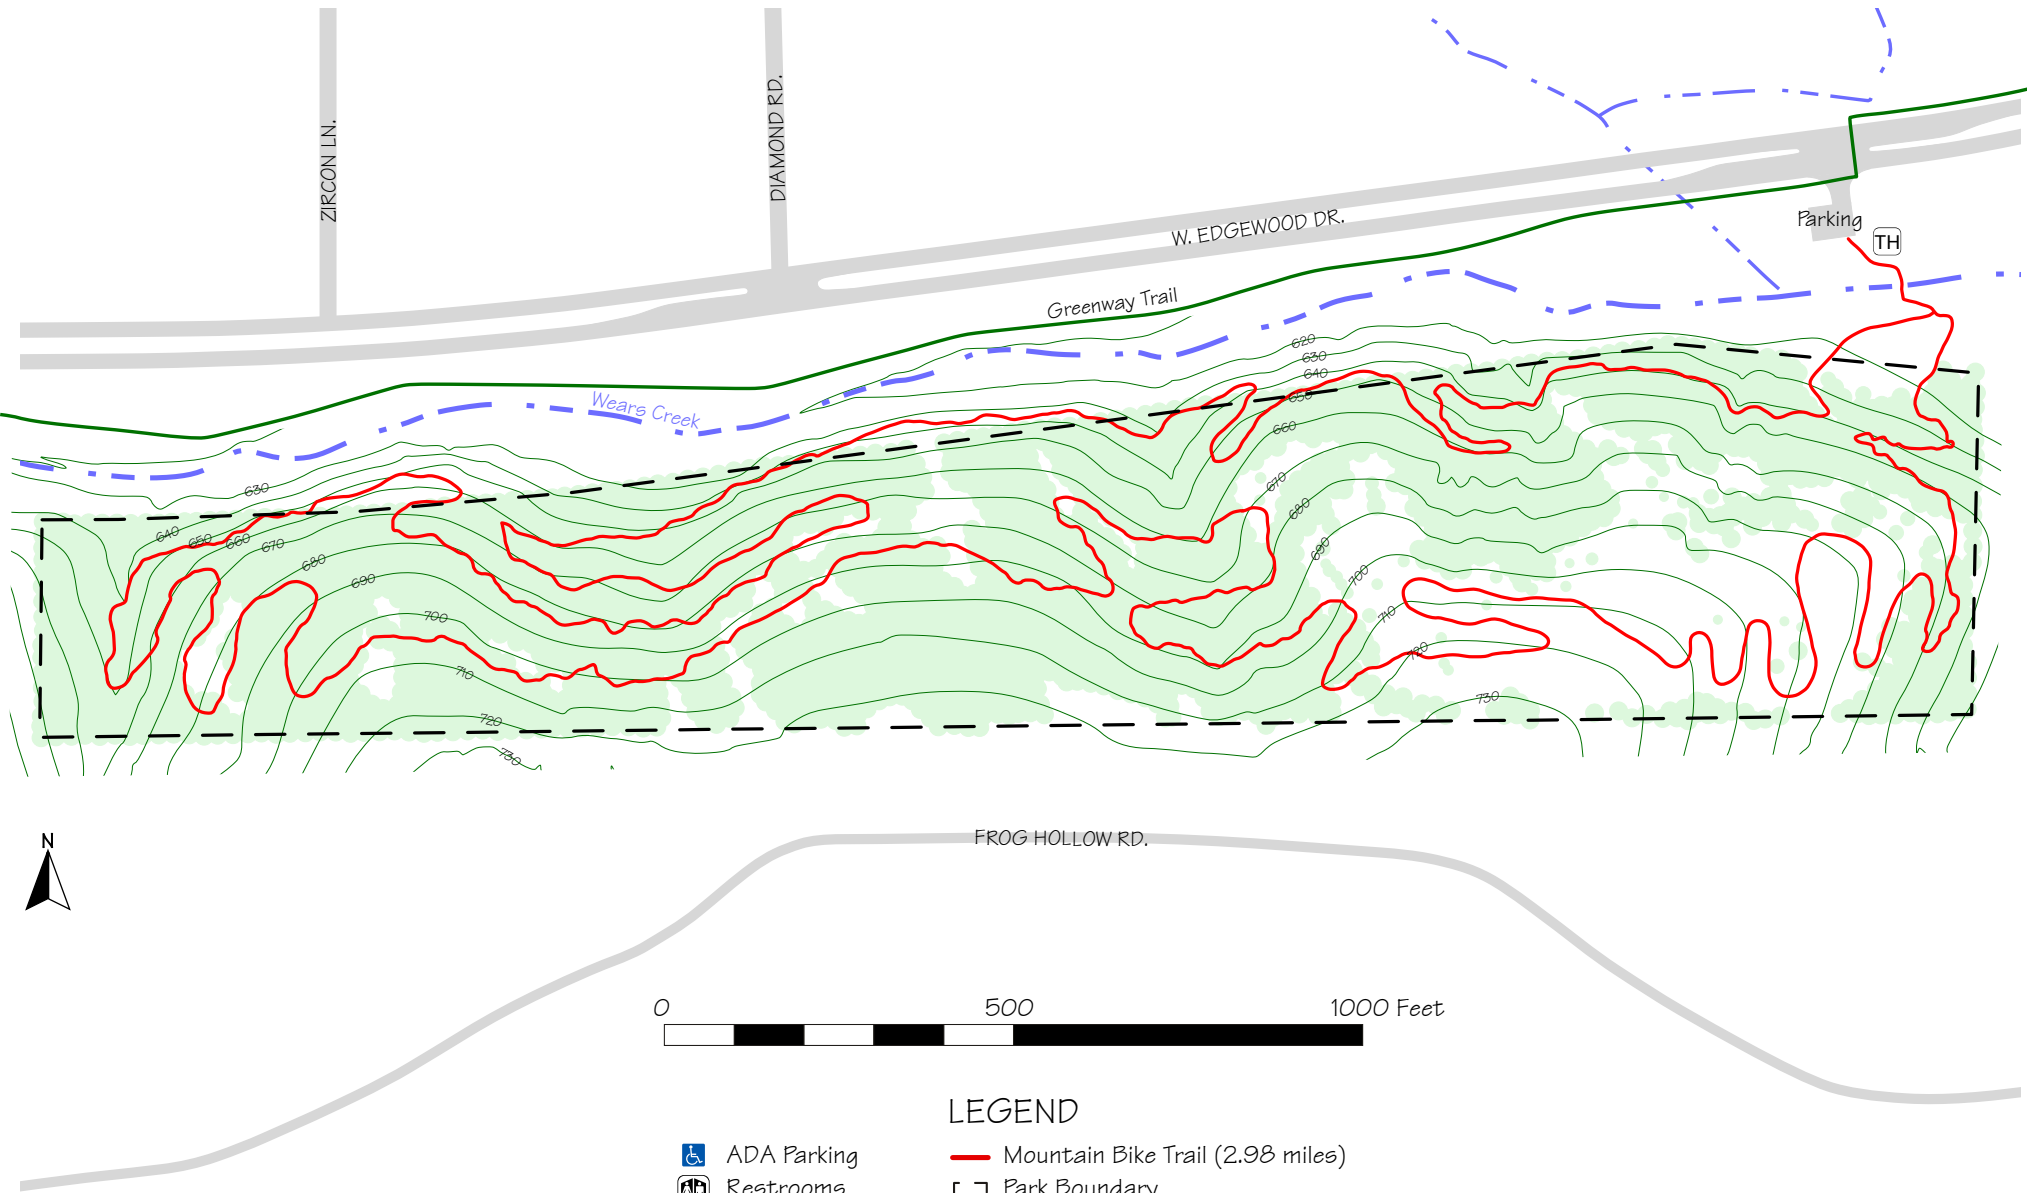

WEST EDGEWOOD RECREATION AREA

- ADA Parking
- Restrooms
- Trailhead

LEGEND

- Mountain Bike Trail (2.98 miles)
- Park Boundary

Jefferson City Dept. of Parks, Recreation & Forestry
427 Monroe St. Jefferson City, MO 65101
Phone: (573) 634-6482